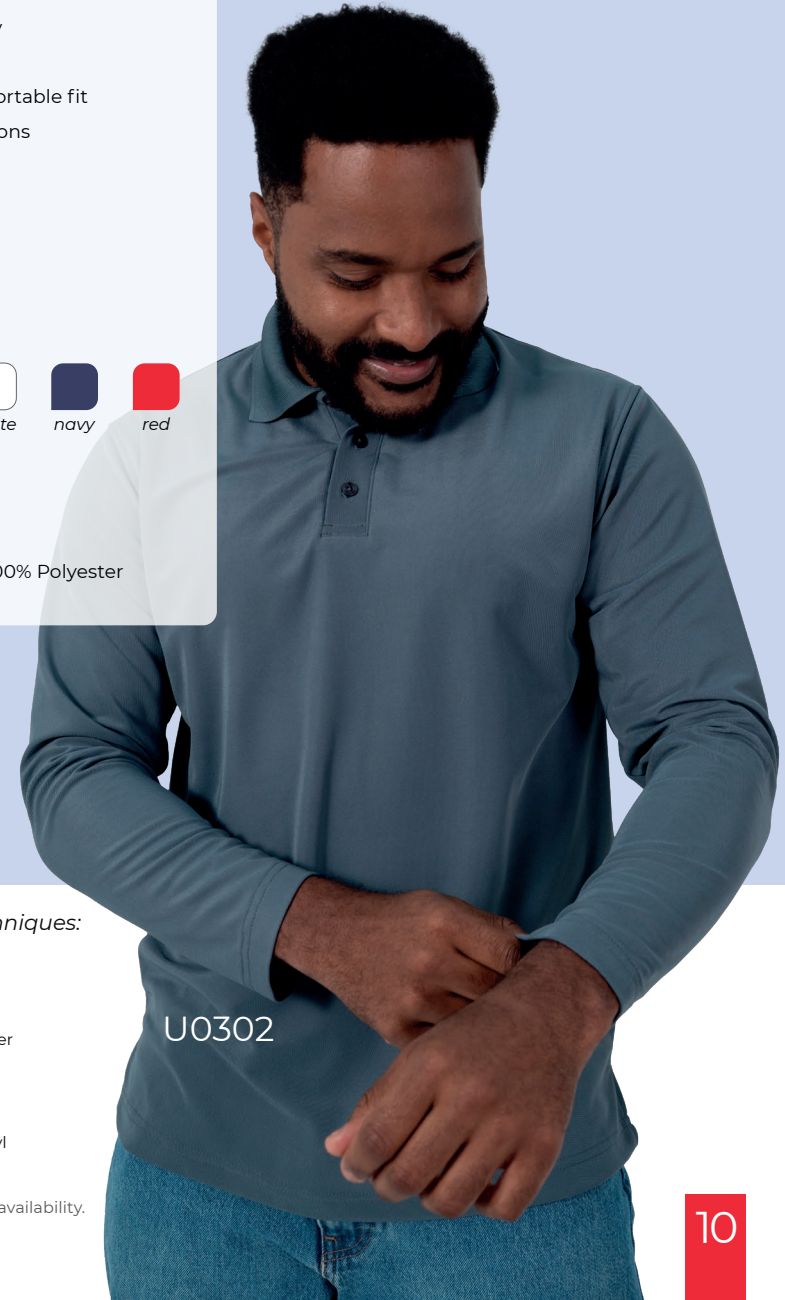

Composition: 100% Polyester