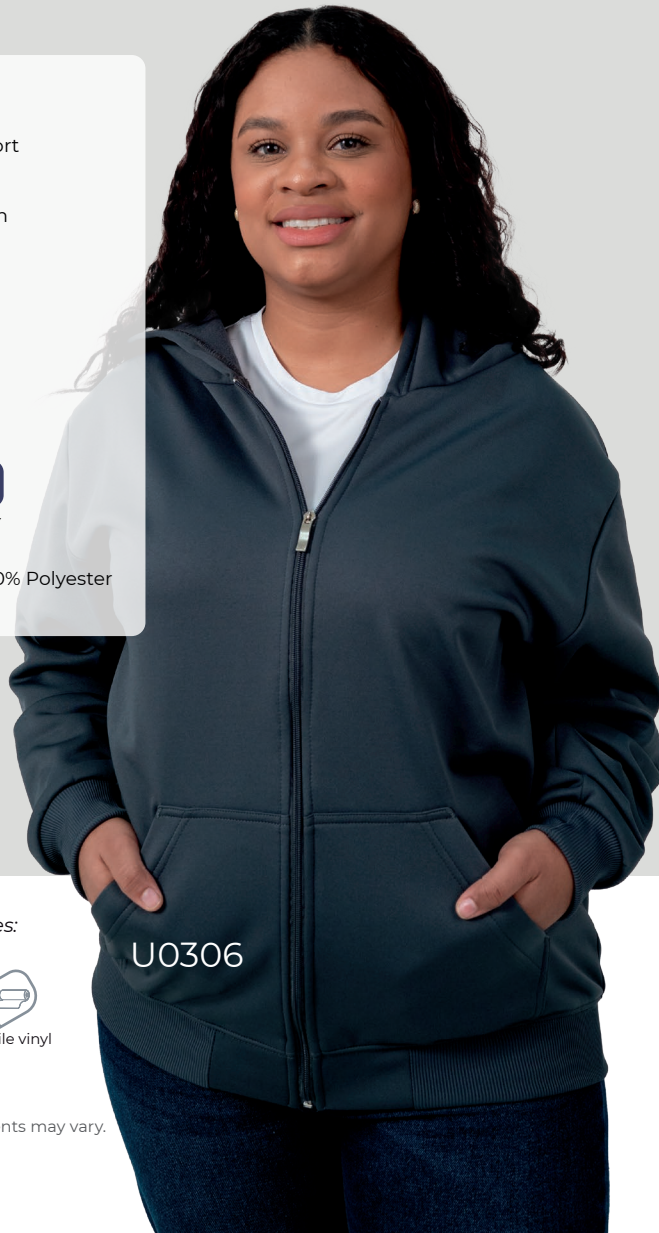

Details:

- Softness and comfort
- Greater durability
- Good heat retention
- Pockets and hood
- Metal closure

Sizes:

Unisex: XS - 7XL

Colors:

Composition: 100% Polyester

U0306

Customization techniques: